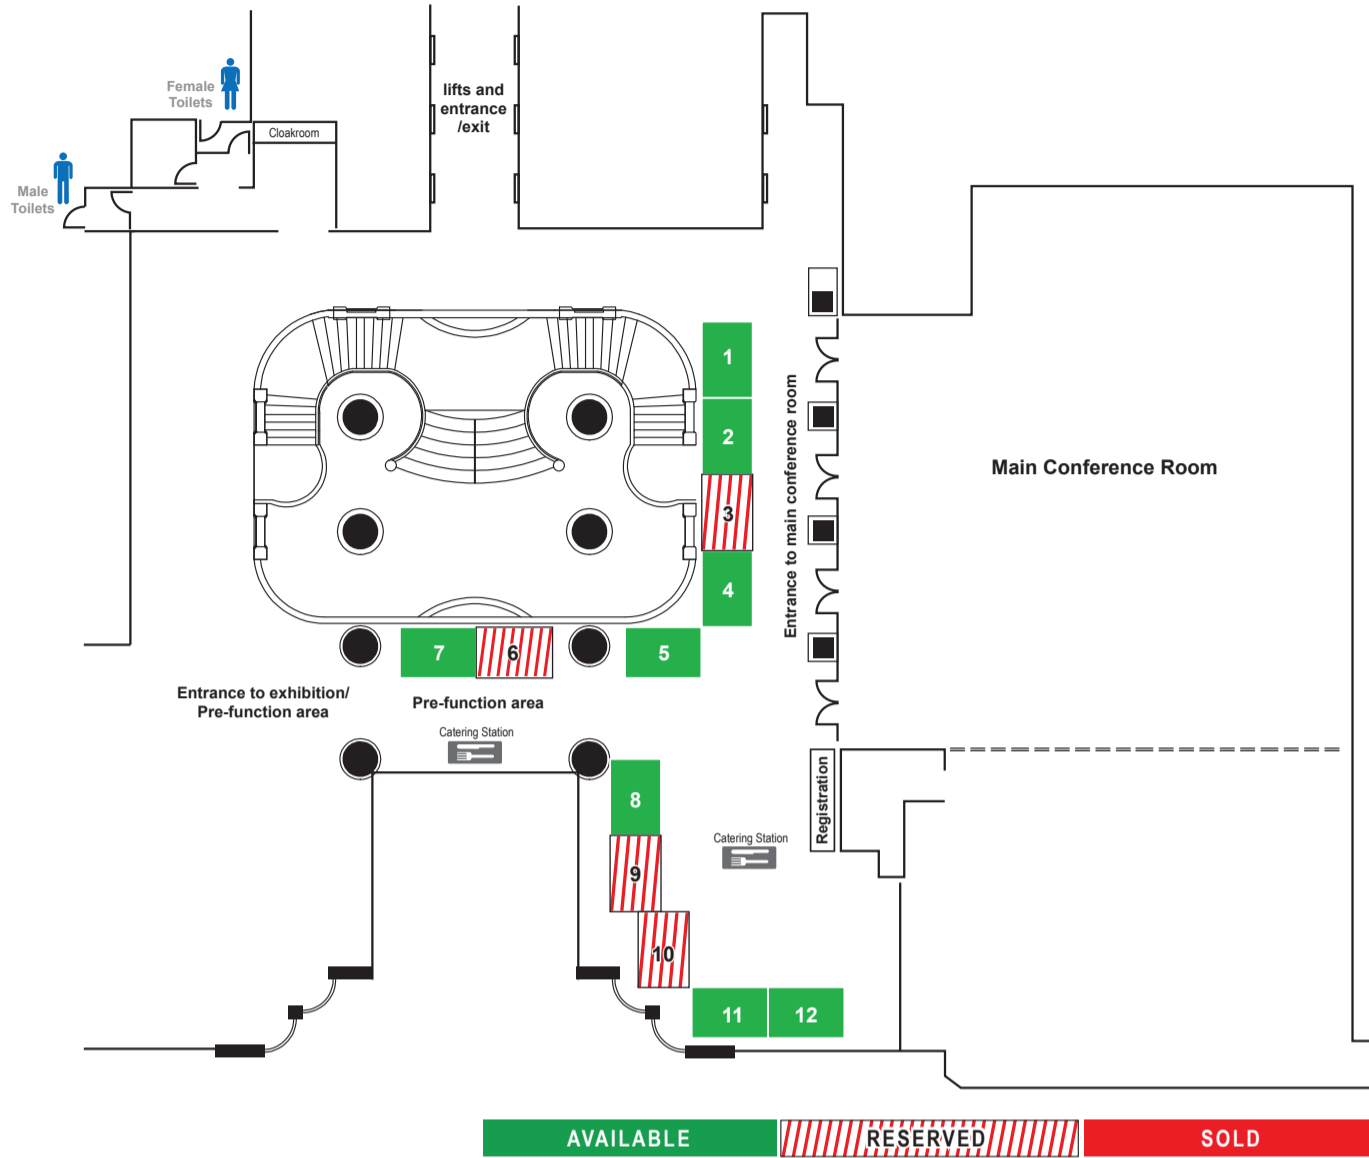

# Floorplan — Australian Domestic Gas Outlook 2014

25-28 February 2014 | Sheraton on the Park | Sydney

## Ballroom 2 and Level 2

## Exhibition Booths

1	7
2	8
3	9
4	10
5	11
6	12